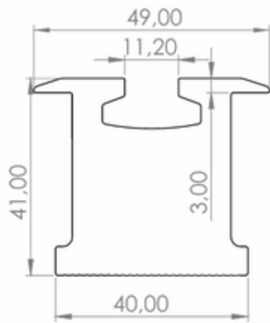

# RAILS & SEAT TRACKS

Stide Rail Solutions

**170220231522STKT**  
38mm Rail Profile 3450 gr

**140220231457STKT**  
21mm Rail Profile 1950 gr

**290820221106STKT**  
13mm E. Rail Profile 980 gr

**220220220950STKT**  
Movement Sheet 940 gr

**220120241106STKT**  
150mm H20 Rail Profile 5.350 kg

**Please Note:** Seats, bases, and additional accessories are not included with the seat and must be purchased separately to complete your configuration.