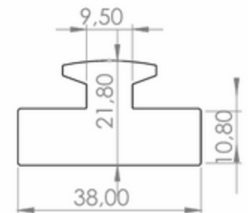

# RAILS & SEAT TRACKS

Stide Rail Solutions

**170220231522STKT**  
38mm Rail Profile 3450 gr

**140220231457STKT**  
21mm Rail Profile 1950 gr

**290820221106STKT**  
13mm E. Rail Profile 980 gr

**220220220950STKT**  
Movement Sheet 940 gr

**220120241106STKT**  
150mm H20 Rail Profile 5.350 kg

**Please Note:** Seats, bases, and additional accessories are not included with the seat and must be purchased separately to complete your configuration.