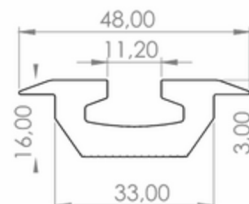

# RAILS & SEAT TRACKS

Stide Rail Solutions

**170220231522STKT**  
38mm Rail Profile 3450 gr

**140220231457STKT**  
21mm Rail Profile 1950 gr

**290820221106STKT**  
13mm E. Rail Profile 980 gr

**220220220950STKT**  
Movement Sheet 940 gr

**220120241106STKT**  
150mm H20 Rail Profile 5.350 kg

**Please Note:** Seats, bases, and additional accessories are not included with the seat and must be purchased separately to complete your configuration.