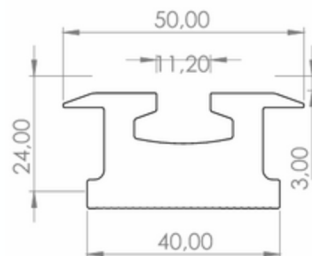

# RAILS & SEAT TRACKS

Stide Rail Solutions

**170220231522STKT**  
38mm Rail Profile 3450 gr

**140220231457STKT**  
21mm Rail Profile 1950 gr

**290820221106STKT**  
13mm E. Rail Profile 980 gr

**220220220950STKT**  
Movement Sheet 940 gr

**220120241106STKT**  
150mm H20 Rail Profile 5.350 kg

**Please Note:** Seats, bases, and additional accessories are not included with the seat and must be purchased separately to complete your configuration.