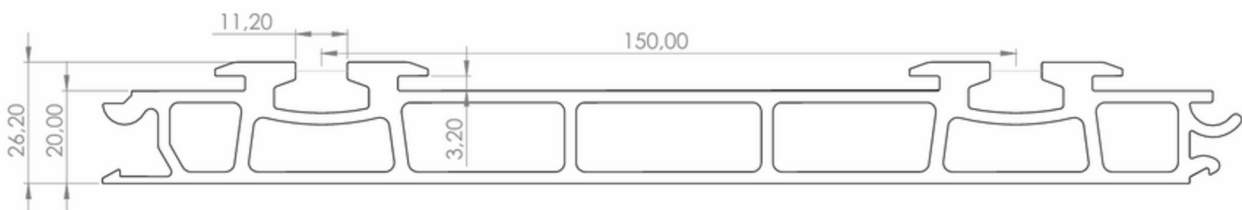

# RAILS & SEAT TRACKS

Stide Rail Solutions

**170220231522STKT**  
38mm Rail Profile 3450 gr

**140220231457STKT**  
21mm Rail Profile 1950 gr

**290820221106STKT**  
13mm E. Rail Profile 980 gr

**220220220950STKT**  
Movement Sheet 940 gr

**220120241106STKT**  
150mm H20 Rail Profile 5.350 kg

**Please Note:** Seats, bases, and additional accessories are not included with the seat and must be purchased separately to complete your configuration.