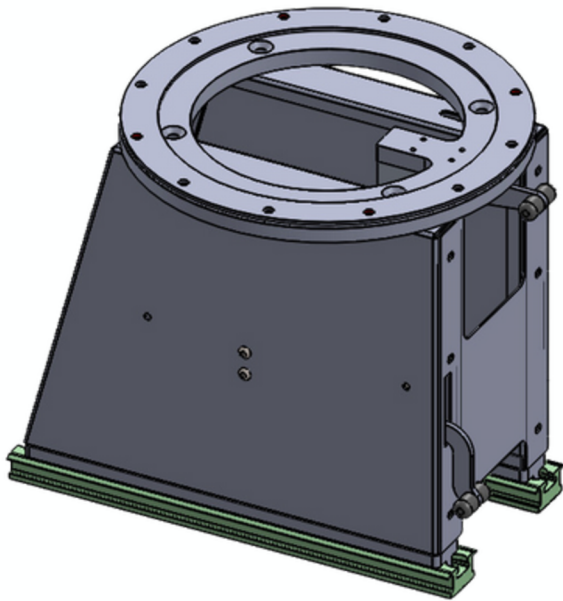

# SINGLE SEAT BASES

Single Seat Bases are engineered to provide robust support and stability for individual seats in your vehicle. These bases are designed with precision, ensuring that your seats remain securely anchored during travel, offering peace of mind and comfort.

# SINGLE SEAT BASES

Single Seat Movable Bases

**Easy Lock**

**Twin Lock**

MODEL TYPE	SKU	A	B	C	D	E	F	G
EASY LOCK	BAZA-A-H270-150	270	375	150	194	44	292	410
EASY LOCK	BAZA-A-H300-150	300	375	150	194	44	322	410
EASY LOCK	BAZA-A-H270-140	270	375	140	194	44	292	410
EASY LOCK	BAZA-A-H300-140	300	375	140	194	44	322	410
TWIN LOCK	BAZA-M-H270-150	270	375	150	194	44	292	-
TWIN LOCK	BAZA-M-H300-150	300	375	150	194	44	322	-
TWIN LOCK	BAZA-M-H270-140	270	375	140	194	44	292	-
TWIN LOCK	BAZA-M-H300-140	300	375	140	194	44	322	-

# SINGLE SEAT BASE COMBINATIONS

Easy Lock and 360° Swivel Combination

**Easy Lock Swivel Combination**  
BAZA-A-H270-150 + ILICA-X1000

## Add-On Option: 360° Swivel for Maximum Versatility

For enhanced flexibility, the Easy Lock model can be upgraded with a 360° Swivel Seat Base. This add-on enables the seat to rotate in addition to sliding forward and backward, making it perfect for campers and versatile passenger setups. The swivel functionality ensures that you can face any direction as needed, maximizing the usability of your vehicle's interior space.