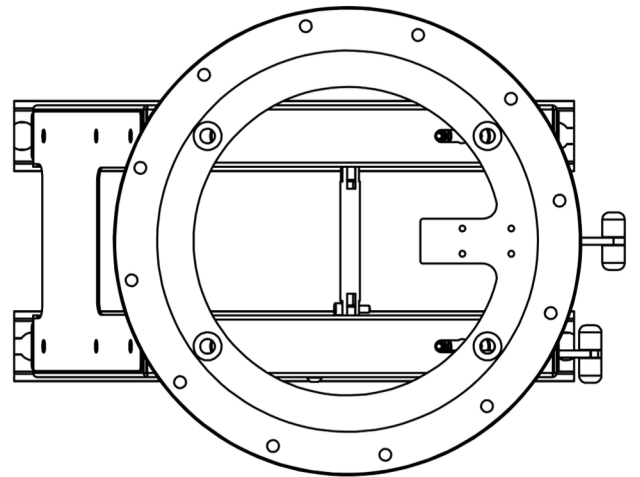

# SINGLE SEAT BASES

Single Seat Movable Bases

**Easy Lock**

**Twin Lock**

MODEL TYPE	SKU	A	B	C	D	E	F	G
EASY LOCK	BAZA-A-H270-150	270	375	150	194	44	292	410
EASY LOCK	BAZA-A-H300-150	300	375	150	194	44	322	410
EASY LOCK	BAZA-A-H270-140	270	375	140	194	44	292	410
EASY LOCK	BAZA-A-H300-140	300	375	140	194	44	322	410
TWIN LOCK	BAZA-M-H270-150	270	375	150	194	44	292	-
TWIN LOCK	BAZA-M-H300-150	300	375	150	194	44	322	-
TWIN LOCK	BAZA-M-H270-140	270	375	140	194	44	292	-
TWIN LOCK	BAZA-M-H300-140	300	375	140	194	44	322	-

**Please Note:**

Dimensions can be customized upon request.

Rails and additional accessories are sold separately to provide you with a fully customized setup.

# SINGLE SEAT BASE COMBINATIONS

Easy Lock and 360° Swivel Combination

**Easy Lock Swivel Combination**  
BAZA-A-H270-150 + ILICA-X1000

## Add-On Option: 360° Swivel for Maximum Versatility

For enhanced flexibility, the Easy Lock model can be upgraded with a 360° Swivel Seat Base. This add-on enables the seat to rotate in addition to sliding forward and backward, making it perfect for campers and versatile passenger setups. The swivel functionality ensures that you can face any direction as needed, maximizing the usability of your vehicle's interior space.