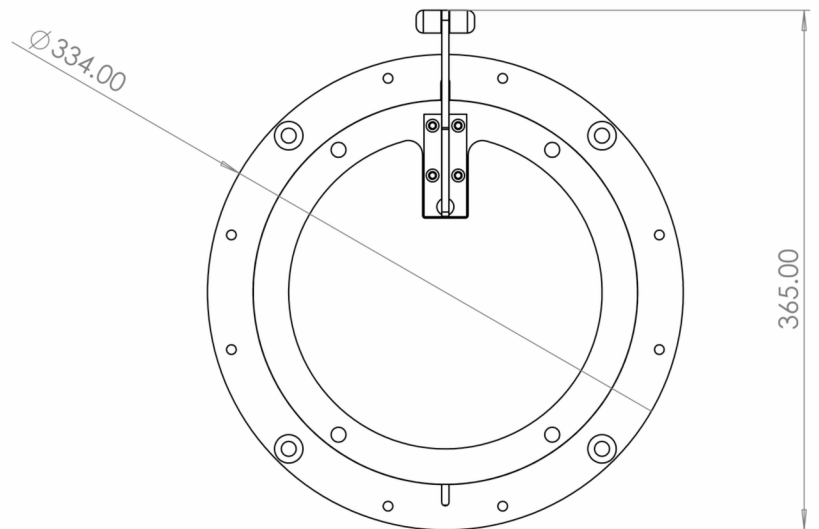

# SINGLE SEAT BASES

Single Seat Movable Bases

**Easy Lock**

**Twin Lock**

MODEL TYPE	SKU	A	B	C	D	E	F	G
EASY LOCK	BAZA-A-H270-150	270	375	150	194	44	292	410
EASY LOCK	BAZA-A-H300-150	300	375	150	194	44	322	410
EASY LOCK	BAZA-A-H270-140	270	375	140	194	44	292	410
EASY LOCK	BAZA-A-H300-140	300	375	140	194	44	322	410
TWIN LOCK	BAZA-M-H270-150	270	375	150	194	44	292	-
TWIN LOCK	BAZA-M-H300-150	300	375	150	194	44	322	-
TWIN LOCK	BAZA-M-H270-140	270	375	140	194	44	292	-
TWIN LOCK	BAZA-M-H300-140	300	375	140	194	44	322	-

**Please Note:**

Dimensions can be customized upon request.

Rails and additional accessories are sold separately to provide you with a fully customized setup.

# SINGLE SEAT BASE COMBINATIONS

Easy Lock and 360° Swivel Combination

**Easy Lock Swivel Combination**  
BAZA-A-H270-150 + ILICA-X1000