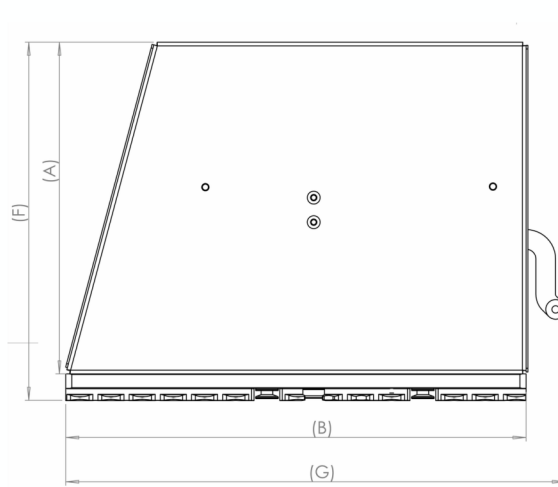

# SINGLE SEAT BASES

Single Seat Bases are engineered to provide robust support and stability for individual seats in your vehicle. These bases are designed with precision, ensuring that your seats remain securely anchored during travel, offering peace of mind and comfort.

# SINGLE SEAT BASES

Single Seat Movable Bases

**Easy Lock**

**Twin Lock**

MODEL TYPE	SKU	A	B	C	D	E	F	G
EASY LOCK	BAZA-A-H270-150	270	375	150	194	44	292	410
EASY LOCK	BAZA-A-H300-150	300	375	150	194	44	322	410
EASY LOCK	BAZA-A-H270-140	270	375	140	194	44	292	410
EASY LOCK	BAZA-A-H300-140	300	375	140	194	44	322	410
TWIN LOCK	BAZA-M-H270-150	270	375	150	194	44	292	-
TWIN LOCK	BAZA-M-H300-150	300	375	150	194	44	322	-
TWIN LOCK	BAZA-M-H270-140	270	375	140	194	44	292	-
TWIN LOCK	BAZA-M-H300-140	300	375	140	194	44	322	-