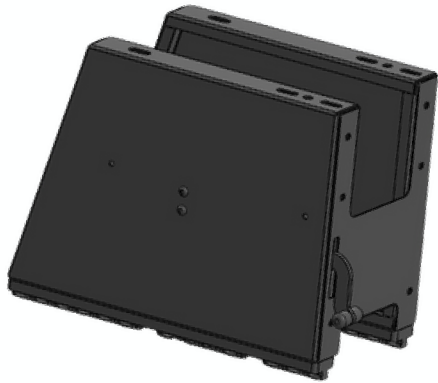

# SINGLE SEAT BASES

Single Seat Bases are engineered to provide robust support and stability for individual seats in your vehicle. These bases are designed with precision, ensuring that your seats remain securely anchored during travel, offering peace of mind and comfort.

- **Twin Lock:** This model features an internal twin locking system, making it particularly suitable for commercial and high-demand environments such as public transportation, ambulances, and emergency vehicles.
- **Easy Lock:** With a single lever operation, the Easy Lock model is optimized for camper vans and leisure vehicles where quick and convenient seat adjustments are necessary.
- **Swivel Option:** Available with a 360° swivel feature for enhanced mobility and versatility, especially in leisure vehicles.

# SINGLE SEAT BASES

Single Seat Movable Bases

**Easy Lock**

**Twin Lock**

MODEL TYPE	SKU	A	B	C	D	E	F	G
EASY LOCK	BAZA-A-H270-150	270	375	150	194	44	292	410
EASY LOCK	BAZA-A-H300-150	300	375	150	194	44	322	410
EASY LOCK	BAZA-A-H270-140	270	375	140	194	44	292	410
EASY LOCK	BAZA-A-H300-140	300	375	140	194	44	322	410
TWIN LOCK	BAZA-M-H270-150	270	375	150	194	44	292	-
TWIN LOCK	BAZA-M-H300-150	300	375	150	194	44	322	-
TWIN LOCK	BAZA-M-H270-140	270	375	140	194	44	292	-
TWIN LOCK	BAZA-M-H300-140	300	375	140	194	44	322	-

## Add-On Option: 360° Swivel for Maximum Versatility

For enhanced flexibility, the Easy Lock model can be upgraded with a 360° Swivel Seat Base. This add-on enables the seat to rotate in addition to sliding forward and backward, making it perfect for campers and versatile passenger setups. The swivel functionality ensures that you can face any direction as needed, maximizing the usability of your vehicle's interior space.